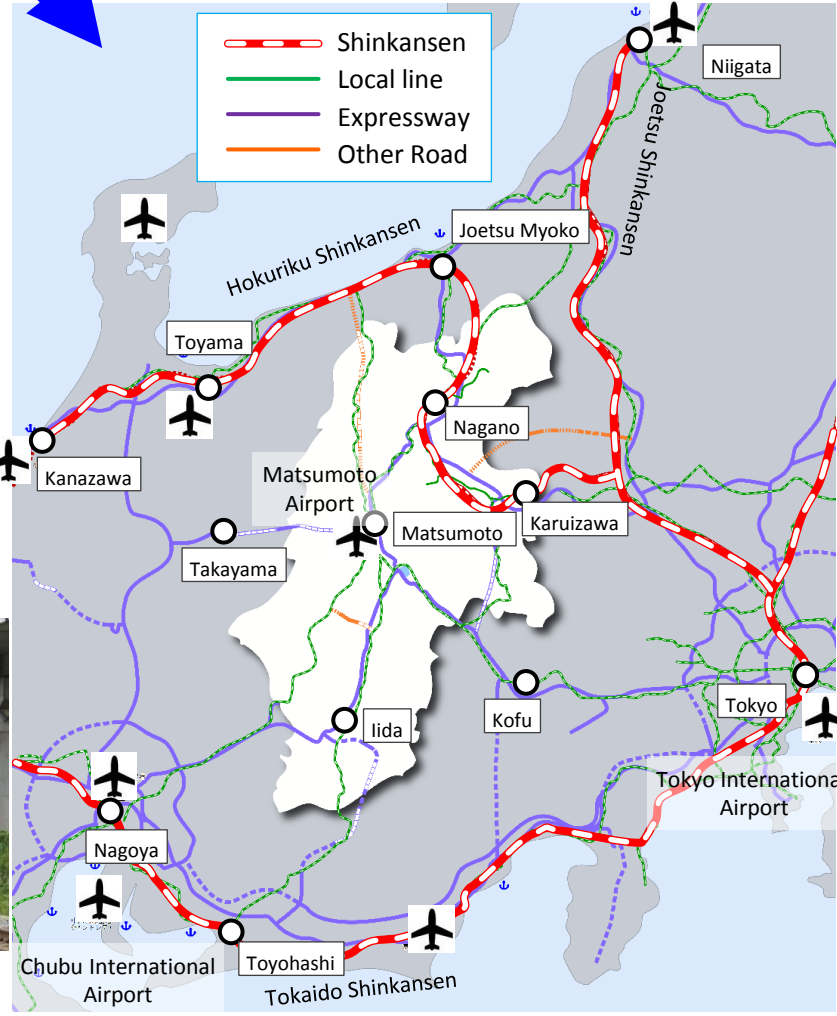

2. Express Transportation Network

Transportation Network of Nagano Prefecture

Located in the center of Japan, between the Tokyo and Nagoya metropolitan areas, Nagano has easy access to major cities.

Matsumoto Airport
(Matsumoto – Fukuoka,
Matsumoto – Sapporo)

Limited Express "Azusa"
(Tokyo-Matsumoto)

Limited Express "Shinano"
(Nagoya-Matsumoto-Nagano)

Hokuriku Shinkansen
(Tokyo – Nagano – Kanazawa)